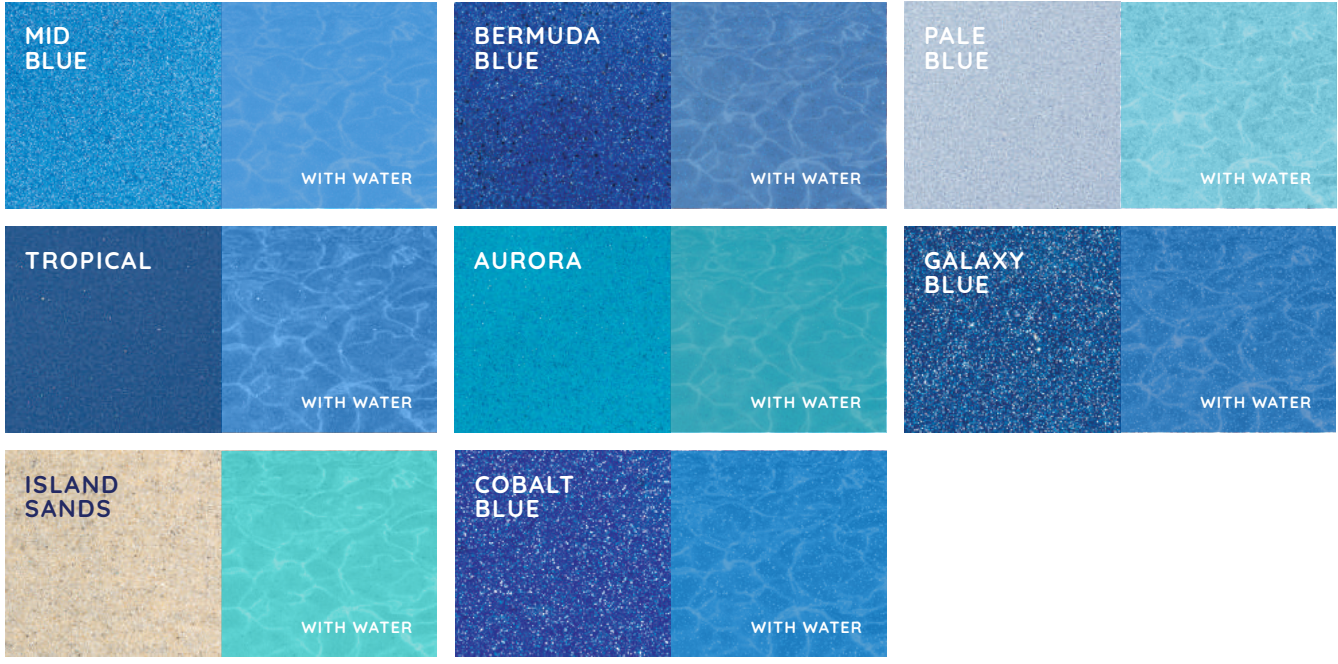

A pool is the hero piece of any backyard. With 14 trend colours to choose from, you can style your pool to suit any setting. From traditional to modern, glitzy to glamorous, we've got a solution to suit your needs.

AVAILABLE COLOURS

SHIMMER COLOUR RANGE

GLISTEN COLOUR RANGE

VIEW YOUR POOL IN PLACE

Can't quite decide on size or style? Need to see your pool in situ? Our virtual reality tool makes decision making a breeze. Simply snap and upload an image of your backyard, then plot your favourite Summertime pool perfectly in place.