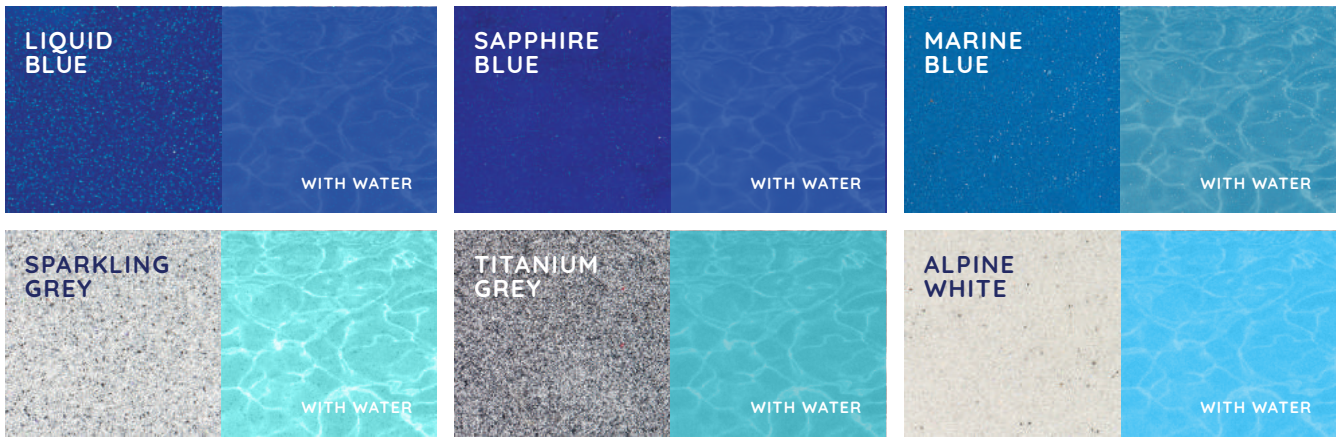

A pool is the hero piece of any backyard. With 14 trend colours to choose from, you can style your pool to suit any setting. From traditional to modern, glitzy to glamorous, we've got a solution to suit your needs.

AVAILABLE COLOURS

SHIMMER COLOUR RANGE

GLISTEN COLOUR RANGE

VIEW YOUR POOL IN PLACE

Can't quite decide on size or style? Need to see your pool in situ? Our virtual reality tool makes decision making a breeze. Simply snap and upload an image of your backyard, then plot your favourite Summertime pool perfectly in place.